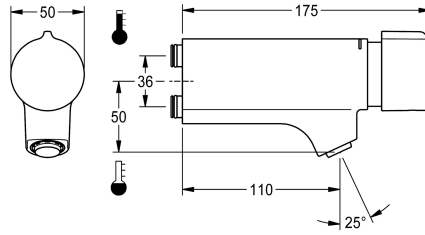

### KWC-No.

**2030058991**  
F5S-Mix Self-closing single-mixer

F5S-Mix Self-closing single-mixer DN 15 with angled outlet for installation on fitting units or separate wall flanges, for sanitary facilities. FRAMIC self-closing mixing cartridge, hydraulically controlled, low-maintenance and stagnation-free, with ceramic disc technology, automatic closing, flow pressure independent due to medium-independent design. Continuously adjustable flow

duration. With adjustable, turn-proof temperature stop. For connection to hot and cold water. All-metal construction, high-polished chrome-plated brass. Anti-theft aerator, SLIM design, with integrated flow regulator 5.0 l/min. Connections positioned above one another with backflow preventers.

### Technical Data

with backflow preventer	yes
calculation flow rate cold wat	0.07 l/s
calculation flow rate hot water	0.07 l/s
depressurised	no
with filter	yes
adjustable flow time	yes
functional principle	hydraulic self-closing
hygiene flushing	no
diameter nominal	DN 15
Locking mechanism	Top section, non-ceramic
material fitting	brass-look
maximum flow time	35 Seconds
minimum flow pressure	0.5 bar
minimum flow time	5 Seconds
type of mixing	yes
Pop-up waste set	no
with rosettes/cover plate	no
protective shutdown	no
Spout	fixed
spout projection	110 mm
surface finish fitting	chromed
surface treatment fitting	polished
temperature limit	yes
thermal disinfection	no

## KWC F5S-Mix

Self-closing single-mixer for fitting unit or wall

**Modell-Linie: F5S | F5SM1011**

Taps | Self closing taps

type of mounting	mounted on product
type of operation	manual operation
type of tap	for fitting unit
volume flow rate at 3 bar	0.08 l/s
water connection	plug connection
Accent colour	none
Basic colour	chrome-look (glossy)