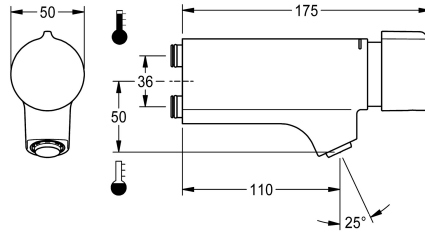

KWC F5S-Mix

Self-closing single-mixer for fitting unit or wall

Modell-Linie: F5S | F5SM1011

Taps | Self closing taps

KWC-No.

2030058991

F5S-Mix Self-closing single-mixer

F5S-Mix Self-closing single-mixer DN 15 with angled outlet for installation on fitting units or separate wall flanges, for sanitary facilities. FRAMIC self-closing mixing cartridge, hydraulically controlled, low-maintenance and stagnation-free, with ceramic disc technology, automatic closing, flow pressure independent due to medium-independent design. Continuously adjustable flow

duration. With adjustable, turn-proof temperature stop. For connection to hot and cold water. All-metal construction, high-polished chrome-plated brass. Anti-theft aerator, SLIM design, with integrated flow regulator 5.0 l/min. Connections positioned above one another with backflow preventers.

Technical Data

with backflow preventer	yes
calculation flow rate cold wat	0.07 l/s
calculation flow rate hot wate	0.07 l/s
depressurised	no
with filter	yes
adjustable flow time	yes
functional principle	hydraulic self-closing
hygiene flushing	no
diameter nominal	DN 15
Locking mechanism	Top section, non-ceramic
material fitting	brass-look
maximum flow time	35 Seconds
minimum flow pressure	0.5 bar
minimum flow time	5 Seconds
type of mixing	yes
Pop-up waste set	no
with rosettes/cover plate	no
protective shutdown	no
Spout	fixed
spout projection	110 mm
surface finish fitting	chromed
surface treatment fitting	polished
temperature limit	yes
thermal disinfection	no

KWC F5S-Mix

Self-closing single-mixer for fitting unit or wall

Modell-Linie: F5S | F5SM1011

Taps | Self closing taps

type of mounting	mounted on product
type of operation	manual operation
type of tap	for fitting unit
volume flow rate at 3 bar	0.08 l/s
water connection	plug connection
Accent colour	none
Basic colour	chrome-look (glossy)