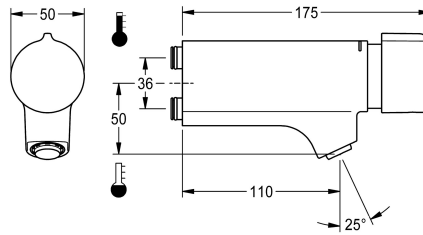

KWC F5S-Mix

Self-closing single-mixer for fitting unit or wall

Modell-Linie: F5S | F5SM1011

Taps | Self closing taps

KWC-No.

2030058991

F5S-Mix Self-closing single-mixer

F5S-Mix Self-closing single-mixer DN 15 with angled outlet for installation on fitting units or separate wall flanges, for sanitary facilities. FRAMIC self-closing mixing cartridge, hydraulically controlled, low-maintenance and stagnation-free, with ceramic disc technology, automatic closing, flow pressure independent due to medium-independent design. Continuously adjustable flow

duration. With adjustable, turn-proof temperature stop. For connection to hot and cold water. All-metal construction, high-polished chrome-plated brass. Anti-theft aerator, SLIM design, with integrated flow regulator 5.0 l/min. Connections positioned above one another with backflow preventers.

no

diameter nominal

DN 15

Locking mechanism

Top section, non-ceramic

material fitting

brass

maximum flow time

no

KWC F5S-Mix

Self-closing single-mixer for fitting unit or wall

Modell-Linie: F5S | F5SM1011

Taps | Self closing taps

type of mounting	mounted on product
type of operation	manual operation
type of tap	for fitting unit
volume flow rate at 3 bar	0.08 l/s
water connection	plug connection
Accent colour	none
Basic colour	chrome-look (glossy)