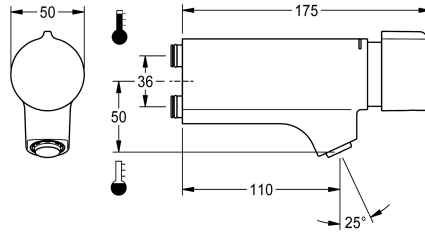

KWC F5S-Mix Self-closing single-mixer for fitting unit or wall

Modell-Linie: F5S | F5SM1011
Taps | Self closing taps

KWC-No.

2030058991

F5S-Mix Self-closing single-mixer

F5S-Mix Self-closing single-mixer DN 15 with angled outlet for installation on fitting units or separate wall flanges, for sanitary facilities. FRAMIC self-closing mixing cartridge, hydraulically controlled, low-maintenance and stagnation-free, with ceramic disc technology, automatic closing, flow pressure independent due to medium-independent design. Continuously adjustable flow

duration. With adjustable, turn-proof temperature stop. For connection to hot and cold water. All-metal construction, high-polished chrome-plated brass. Anti-theft aerator, SLIM design, with integrated flow regulator 5.0 l/min. Connections positioned above one another with backflow preventers.

Technical Data

with backflow preventer	yes
calculation flow rate cold wat	0.07 l/s
calculation flow rate hot wate	0.07 l/s
depressurised	no
with filter	yes
adjustable flow time	yes
functional principle	hydraulic self-closing
hygiene flushing	no
diameter nominal	DN 15
Locking mechanism	Top section, non-ceramic
material fitting	brass
maximum flow time	35 Seconds
minimum flow pressure	0.5 bar
minimum flow time	5 Seconds
type of mixing	yes
Pop-up waste set	no
with rosettes/cover plate	no
protective shutdown	no
Spout	fixed
spout projection	110 mm
surface finish fitting	chromed
surface treatment fitting	polished
temperature limit	yes
thermal disinfection	no

KWC F5S-Mix

Self-closing single-mixer for fitting unit or wall

Modell-Linie: F5S | F5SM1011

Taps | Self closing taps

type of mounting	mounted on product
type of operation	manual operation
type of tap	for fitting unit
volume flow rate at 3 bar	0.08 l/s
water connection	plug connection
Accent colour	none
Basic colour	chrome-look (glossy)