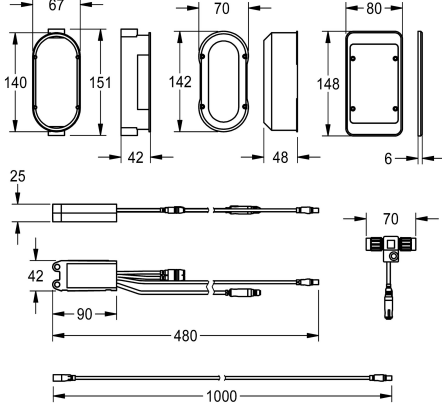

KWC AQUA 3000 open Electronic module EM5 with ID 02010, with flush box

Modell-Linie: AQUA3000OPEN | ACEX1004

Water management systems | Complementary parts water management

KWC-No.

2030041520

Electronic module EM5 with ID 02010 for F5EV1004/1008 and F5EM1004/1010

x 80 mm. For connection in water management system AQUA 3000 open, 24 V DC.

Technical Data

quantity

1

quantity uom

piece

Mandatory Accessories

KWC AQUA 3000 open Electronic module EM5 with ID 02010, with flush box

Extension cable

2030056669
ACEX9013

KWC AQUA 3000 open
Electronic module EM5 with ID 02010, with flush box

Modell-Linie: AQUA3000OPEN | ACEX1004
Water management systems | Complementary parts water management