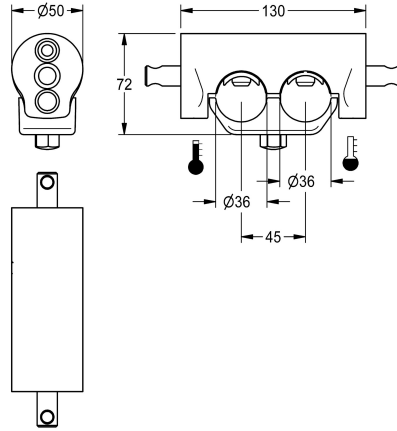

KWC

Double clamping bridge

Modell-Linie: F5 | ACXM1004

Spare parts | Spare parts taps

KWC-No.

2030059971

Double clamping bridge for installation on distribution lines positioned next to one another

Double clamping bridge for washbasin mixers with water connections positioned arranged side by side, for installation on

distribution lines positioned next to one another, diameter 45 mm

Technical Data

quantity

1

quantity uom

piece