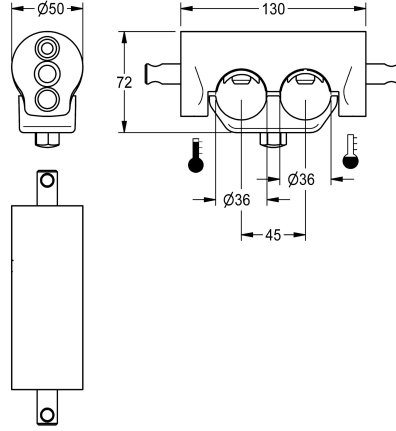

KWC

Double clamping bridge

Modell-Linie: F5 | ACXM1004

Spare parts | Spare parts taps

KWC-No.

2030059971

Double clamping bridge for installation on distribution lines positioned next to one another

Double clamping bridge for washbasin mixers with water connections positioned arranged side by side, for installation on

distribution lines positioned next to one another, diameter 45 mm

Technical Data

quantity

1

quantity uom

piece