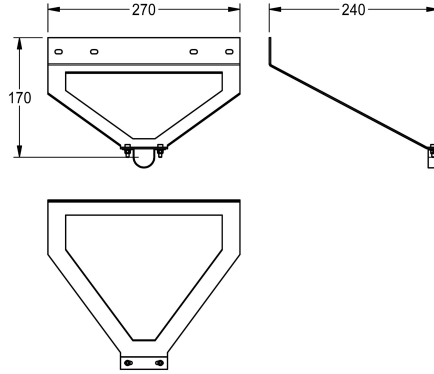

KWC

Wall arm holder

Modell-Linie: EMERGENCYSHOWERS | ZFAID700

Emergency showers | Complementary parts emergency showers

KWC-No.

2030060157

Wall arm holder for DN 20 emergency shower wall arm for installation in lightweight walls or as protection from vandals, powder-coated steel sheet, green (RAL 6032).

Dimensions 270 x 170 x 240 mm (W x H x D)