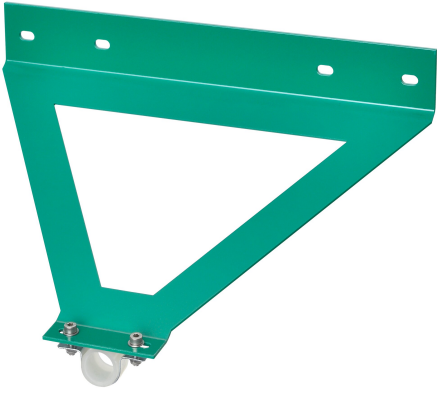

KWC

Wall arm holder

Modell-Linie: EMERGENCYSHOWERS | ZFAID700

Emergency showers | Complementary parts emergency showers

KWC-No.

2030060157

Wall arm holder for DN 20 emergency shower wall arm for installation in lightweight walls or as protection from vandals, powder-coated steel sheet, green (RAL 6032).

Dimensions 270 x 170 x 240 mm (W x H x D)