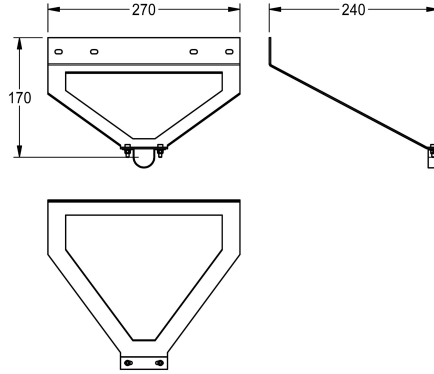

### Wall arm holder

Modell-Linie: EMERGENCYSHOWERS | ZFAID700

Emergency showers | Complementary parts emergency showers

**KWC-No.**

**2030060157**

Wall arm holder for DN 20 emergency shower wall arm for installation in lightweight walls or as protection from vandals, powder-coated steel sheet, green (RAL 6032).

Dimensions 270 x 170 x 240 mm (W x H x D)