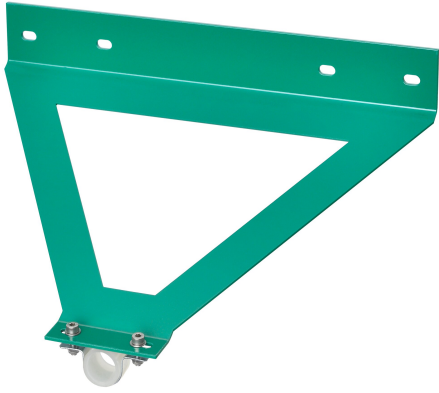

## KWC

### Wall arm holder

Modell-Linie: EMERGENCYSHOWERS | ZFAID700

Emergency showers | Complementary parts emergency showers

**KWC-No.**

**2030060157**

Wall arm holder for DN 20 emergency shower wall arm for installation in lightweight walls or as protection from vandals, powder-coated steel sheet, green (RAL 6032).

Dimensions 270 x 170 x 240 mm (W x H x D)