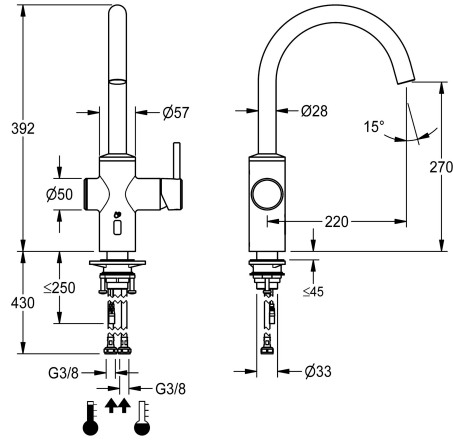

KWC F5LME Hybrid kitchen fitting

Modell-Linie: F5L | F5LME001
Taps | Manual taps

KWC-No.

2030061048

F5LME hybrid kitchen fitting DN 15 as pillar mixer with swivelling spout, can be locked in the centre position. Adjustable swivel ranges of 50°, 120° and 360°. For connection to hot water and cold water via hoses with strainers. Single lever mixer with mixer cartridge with ceramic disc technology and adjustable, turn-proof temperature stop. Alternative activation using hand reflection via an opto-electronic sensor for time-controlled water release with preset mixing water temperature. Mixer cartridge, solenoid valve and sensor with control electronics in all-metal housing, brushed stainless steel. Laminar jet controller with integrated flow rate controller (8.0 l/min). Projection 220 mm. Activated water hygiene

Battery compartment including battery or power supply unit with extension cable must be ordered separately.

Technical Data

depressurised
with filter
functional principle
hygiene flushing
diameter nominal
Locking mechanism
material fitting
minimum flow pressure
type of mixing
Pop-up waste set
with rosettes/cover plate
Spout
spout projection
surface finish fitting
temperature limit
thermal disinfection
type of mounting
type of operation
type of tap
volume flow rate at 3 bar
water connection
Accent colour

no
yes
manual
prepared
DN 15
Top section, non-ceramic
stainless steel
1 bar
yes
no
no
rotating, top
220 mm
brushed
yes
yes
tap hole
manual operation
pillar tap
0.13 l/s
hose (gland nut)
none

KWC F5LME Hybrid kitchen fitting

Modell-Linie: F5L | F5LME001
Taps | Manual taps

Mandatory Accessories

Battery compartment

3600002063
ACEX9023

Power supply unit

2030039477
ACEX9001

Extension cable 5 m

2030043814
ACEX9010