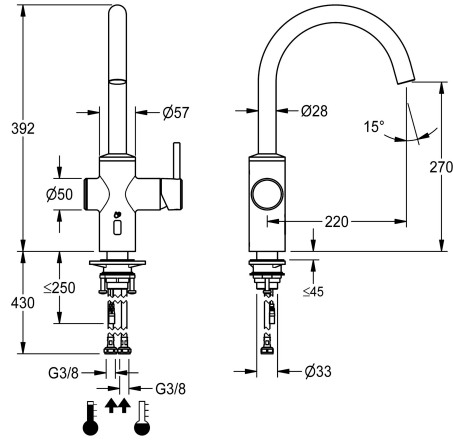

KWC F5LME Hybrid kitchen fitting

Modell-Linie: F5L | F5LME001
Taps | Manual taps

KWC-No.

2030061048

F5LME hybrid kitchen fitting DN 15 as pillar mixer with swivelling spout, can be locked in the centre position. Adjustable swivel ranges of 50°, 120° and 360°. For connection to hot water and cold water via hoses with strainers. Single lever mixer with mixer cartridge with ceramic disc technology and adjustable, turn-proof temperature stop. Alternative activation using hand reflection via an opto-electronic sensor for time-controlled water release with preset mixing water temperature. Mixer cartridge, solenoid valve and sensor with control electronics in all-metal housing, brushed stainless steel. Laminar jet controller with integrated flow rate controller (8.0 l/min). Projection 220 mm. Activated water hygiene

Battery compartment including battery or power supply unit with extension cable must be ordered separately.

Technical Data

depressurised
with filter
functional principle
hygiene flushing
diameter nominal
Locking mechanism
material fitting
minimum flow pressure
type of mixing
Pop-up waste set
with rosettes/cover plate
Spout
spout projection
surface finish fitting
temperature limit
thermal disinfection
type of mounting
type of operation
type of tap
volume flow rate at 3 bar
water connection
Accent colour

no
yes
manual
prepared
DN 15
Top section, non-ceramic
stainless steel
1 bar
yes
no
no
rotating, top
220 mm
brushed
yes
yes
tap hole
manual operation
pillar tap
0.13 l/s
hose (gland nut)
none

KWC F5LME Hybrid kitchen fitting

Spare Parts

Solenoid valve cartridge

2030045522

Backflow preventer DN 6

2030045816

KWC F5LME
Hybrid kitchen fitting

Modell-Linie: F5L | F5LME001
Taps | Manual taps

ACXX9002