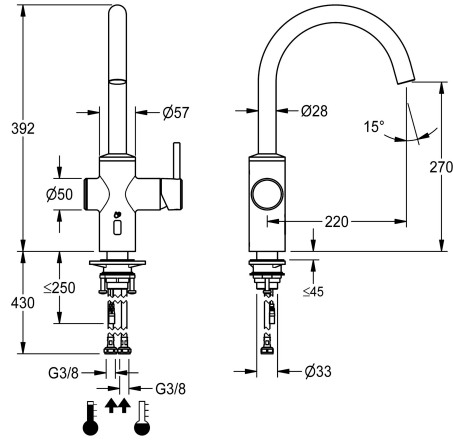

KWC F5LME Hybrid kitchen fitting

Modell-Linie: F5L | F5LME001
Taps | Manual taps

KWC-No.

2030061048

F5LME hybrid kitchen fitting DN 15 as pillar mixer with swivelling spout, can be locked in the centre position. Adjustable swivel ranges of 50°, 120° and 360°. For connection to hot water and cold water via hoses with strainers. Single lever mixer with mixer cartridge with ceramic disc technology and adjustable, turn-proof temperature stop. Alternative activation using hand reflection via an opto-electronic sensor for time-controlled water release with preset mixing water temperature. Mixer cartridge, solenoid valve and sensor with control electronics in all-metal housing, brushed stainless steel. Laminar jet controller with integrated flow rate controller (8.0 l/min). Projection 220 mm. Activated water hygiene

Battery compartment including battery or power supply unit with extension cable must be ordered separately.

Technical Data

| |
|---------------------------|
| depressurised |
| with filter |
| functional principle |
| hygiene flushing |
| diameter nominal |
| Locking mechanism |
| material fitting |
| minimum flow pressure |
| type of mixing |
| Pop-up waste set |
| with rosettes/cover plate |
| Spout |
| spout projection |
| surface finish fitting |
| temperature limit |
| thermal disinfection |
| type of mounting |
| type of operation |
| type of tap |
| volume flow rate at 3 bar |
| water connection |
| Accent colour |

| |
|--------------------------|
| no |
| yes |
| manual |
| prepared |
| DN 15 |
| Top section, non-ceramic |
| stainless steel |
| 1 bar |
| yes |
| no |
| no |
| rotating, top |
| 220 mm |
| brushed |
| yes |
| yes |
| tap hole |
| manual operation |
| pillar tap |
| 0.13 l/s |
| hose (gland nut) |
| none |

2030012758
PURE0031

Spare Parts

Solenoid valve cartridge

2030045522

KWC F5LME
Hybrid kitchen fitting

Modell-Linie: F5L | F5LME001
Taps | Manual taps

ACXX9002
