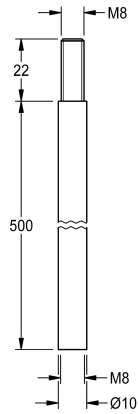

KWC

Extension for coupling-rod

Modell-Linie: EMERGENCYSHOWERS | ZFAID0003

Emergency showers | Complementary parts emergency showers

KWC-No.

2030061050

Extension for coupling-rod and pull-rod for wide doors, length 500 mm

Coupling/pull-rod extension for wider doors, length 500 mm.