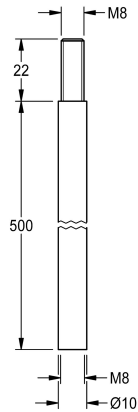

KWC

Extension for coupling-rod

Modell-Linie: EMERGENCYSHOWERS | ZFAID0003

Emergency showers | Complementary parts emergency showers

KWC-No.

2030061050

Extension for coupling-rod and pull-rod for wide doors, length 500 mm

Coupling/pull-rod extension for wider doors, length 500 mm.