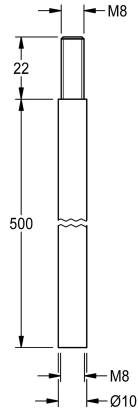

KWC

Extension for coupling-rod

Modell-Linie: EMERGENCYSHOWERS | ZFAID0003

Emergency showers | Complementary parts emergency showers

KWC-No.

2030061050

Extension for coupling-rod and pull-rod for wide doors, length 500 mm

Coupling/pull-rod extension for wider doors, length 500 mm.