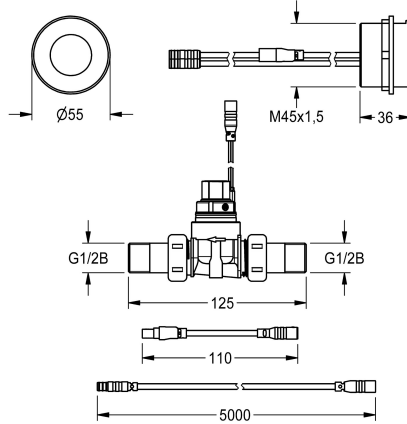

## KWC F5E

Washbasin fitting for concealed mounting

Modell-Linie: F5E | F5EV1013

Taps | Electronic taps

### KWC-No.

**2030062315**

F5E Washbasin fitting DN 15 for concealed mounting. Opto-electronic control, activation on hand reflection. For connection to pre-mixed hot water or cold water. With round sensor (diameter 55 mm), with integrated control electronics and deactivation of cleaning, high-polished chrome-plated brass, to be screwed in from rear, with anti-twist protection, solenoid valve with screw fixings G 1/2 B, extension cable for solenoid valve, length 5 m. Activated water hygiene flushing 24 hours after last activation and saving of