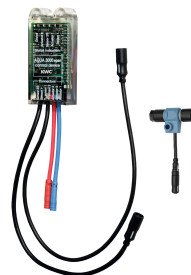

### Optional Accessories

Bidirectional remote control for electronic fittings F3 and F5

**2030036654**  
ACEX9005

2-button remote control for fittings F3 and F5

**2030036849**  
ACEX9004

Electronic module EM5 for F5 washbasin fitting

**2030065092**  
ACEV1002

Cover plate

**2000101054**  
ZAQUA084