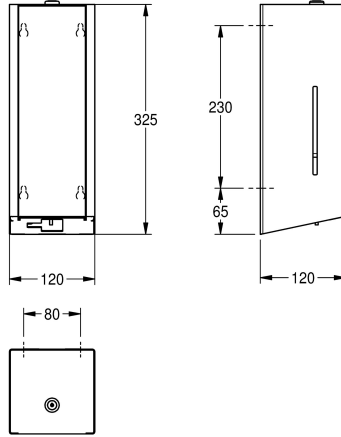

KWC EXOS. Electronic disinfectant dispenser for wall mounting

Modell-Linie: EXOS | EXOS627X
Accessories | Disinfectant dispenser

KWC-No.

2030062512

EXOS, disinfectant dispenser, touch free, for wall mounting, stainless steel with satin finish, front and casing with InoxPlus surface refinement for the reduction of finger marks and better cleaning characteristics (easy to clean), material thickness 1,2 mm, inspection window on the side, front cover with operating instructions, infrared sensor activity for non-touch operation, LED display shows battery status, requires 4 pieces 1,5V AA batteries,

suitable for disinfectant and lotions, includes 800 ml refill tank, depending on disinfectant between 0,6 and 1,1 ml is dispensed, mounting height at least 300 mm above wash basin or table top, includes mounting materials.

Dimensions 120 x 325 x 120 mm (W x H x D)

Technical Data

filling quantity	800
filling quantity uom	ml
lock	key-lock
material	stainless steel
material code	1.4301 Chrome Nickel steel V2A
material thickness	1.2 mm
number of batteries	4
overall depth	120 mm
overall height	325 mm
overall width	120 mm
surface finish	satin finished
surface treatment	InoxPlus (anti fingerprint)
type of batteries	AA Mignon battery 1.5 V
type of consumable	disinfectant
type of fixing	screw
type of mounting	wall mounting
type of operation	sensor operation
type of soap container	integrated refillable tank
Accent colour	stainless steel-look
Basic colour	stainless steel-look

INOX PLUS

Optional Accessories