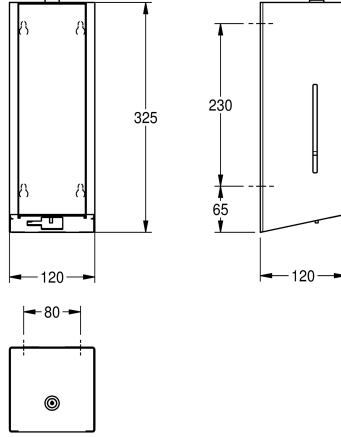

KWC EXOS. Electronic disinfectant dispenser for wall mounting

Modell-Linie: EXOS | EXOS627X
Accessories | Disinfectant dispenser

KWC-No.

2030062512

EXOS, disinfectant dispenser, touch free, for wall mounting, stainless steel with satin finish, front and casing with InoxPlus surface refinement for the reduction of finger marks and better cleaning characteristics (easy to clean), material thickness 1,2 mm, inspection window on the side, front cover with operating instructions, infrared sensor activity for non-touch operation, LED display shows battery status, requires 4 pieces 1,5V AA batteries,

suitable for disinfectant and lotions, includes 800 ml refill tank, depending on disinfectant between 0,6 and 1,1 ml is dispensed, mounting height at least 300 mm above wash basin or table top, includes mounting materials.

Dimensions 120 x 325 x 120 mm (W x H x D)

Technical Data

filling quantity	800
filling quantity uom	ml
lock	key-lock
material	stainless steel
material code	1.4301 Chrome Nickel steel V2A
material thickness	1.2 mm
number of batteries	4
overall depth	120 mm
overall height	325 mm
overall width	120 mm
surface finish	satin finished
surface treatment	InoxPlus (anti fingerprint)
type of batteries	AA Mignon battery 1.5 V
type of consumable	disinfectant
type of fixing	screw
type of mounting	wall mounting
type of operation	sensor operation
type of soap container	integrated refillable tank
Accent colour	stainless steel
Basic colour	stainless steel

INOX PLUS

Optional Accessories