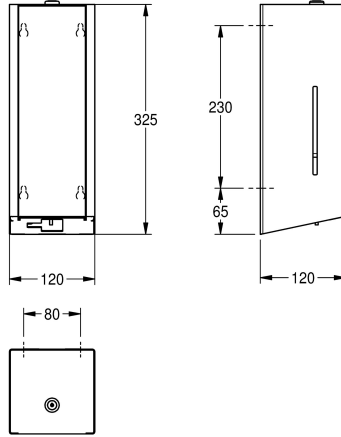

KWC EXOS. Electronic disinfectant dispenser for wall mounting

Modell-Linie: EXOS | EXOS627X
Accessories | Disinfectant dispenser

KWC-No.

2030062512

EXOS, disinfectant dispenser, touch free, for wall mounting, stainless steel with satin finish, front and casing with InoxPlus surface refinement for the reduction of finger marks and better cleaning characteristics (easy to clean), material thickness 1,2 mm, inspection window on the side, front cover with operating instructions, infrared sensor activity for non-touch operation, LED display shows battery status, requires 4 pieces 1,5V AA batteries,

suitable for disinfectant and lotions, includes 800 ml refill tank, depending on disinfectant between 0,6 and 1,1 ml is dispensed, mounting height at least 300 mm above wash basin or table top, includes mounting materials.

Dimensions 120 x 325 x 120 mm (W x H x D)

Technical Data

filling quantity	800
filling quantity uom	ml
lock	key-lock
material	stainless steel
material code	1.4301 Chrome Nickel steel V2A
material thickness	1.2 mm
number of batteries	4
overall depth	120 mm
overall height	325 mm
overall width	120 mm
surface finish	satin finished
surface treatment	InoxPlus (anti fingerprint)
type of batteries	AA Mignon battery 1.5 V
type of consumable	disinfectant
type of fixing	screw
type of mounting	wall mounting
type of operation	sensor operation
type of soap container	integrated refillable tank
Accent colour	stainless steel
Basic colour	stainless steel

INOX PLUS

Optional Accessories