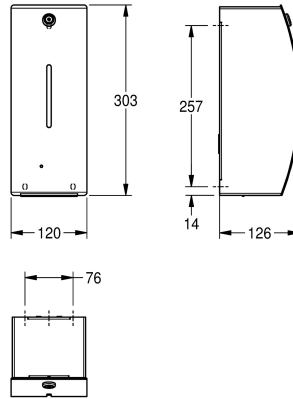

KWC STRATOS

Electronic disinfectant dispenser for wall mounting

Modell-Linie: STRATOS | STRX627
Accessories | Disinfectant dispenser

KWC-No.

2030062519

STRATOS electronic disinfectant dispenser for wall mounting

STRATOS, disinfectant dispenser, touch free, for wall mounting, stainless steel with satin finish, front with InoxPlus surface refinement for the reduction of finger marks and better cleaning characteristics (easy to clean), material thickness 1,5 mm, curved front cover, cylinder lock with KWC standard key, inspection window on front, front cover with operating instructions, infrared sensor activity for non-touch operation, red light shows battery

status, includes 6 pieces 1,5 V Alkaline AA batteries, suitable for disinfectant and lotions, includes 800 ml refill tank, depending on disinfectant between 0,6 and 1,1 ml is dispensed, mounting height at least 300 mm above wash basin or table top, includes mounting materials.

Dimensions 120 x 303 x 126 mm (W x H x D)

Technical Data

filling quantity
filling quantity uom
lock
material
material code
material thickness
number of batteries
overall depth
overall height
overall width
surface finish
surface treatment
type of batteries
type of consumable
type of fixing
type of mounting
type of operation
type of soap container

800
ml
key-lock
stainless steel
1.4301 Chrome Nickel steel V2A
1.5 mm
6
126 mm
303 mm
120 mm
satin finished
InoxPlus (anti fingerprint)
AA Mignon battery 1.5 V
disinfectant
screw
wall mounting
sensor operation
integrated refillable tank

INOX PLUS

Optional Accessories