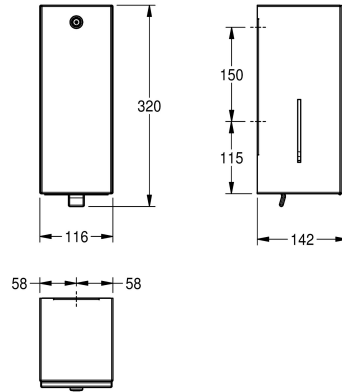

KWC RODAN

Disinfectant dispenser for wall mounting

Modell-Linie: RODAN | RODX629

Accessories | Disinfectant dispenser

KWC-No.

2030062579

RODAN disinfectant dispenser for wall mounting

RODAN, disinfectant dispenser, for wall mounting, stainless steel with satin finish, material thickness 0,8 mm, folded front cover, cylinder lock with KWC standard key, inspection window on the side, front cover with application note, suitable for disinfectant and

lotions, includes 800 ml refill tank, with plastic pull lever, includes mounting materials.

Dimensions 116 x 321 x 143 mm (W x H x D)

Technical Data

filling quantity
filling quantity uom
lock
material
material code
material thickness
overall depth
overall height
overall width
surface finish
type of consumable
type of fixing
type of mounting
type of operation
type of soap container

800
ml
key-lock
stainless steel
1.4301 Chrome Nickel steel V2A
0.8 mm
142 mm
320 mm
116 mm
satin finished
disinfectant
screw
wall mounting
manual operation
integrated refillable tank

Optional Accessories