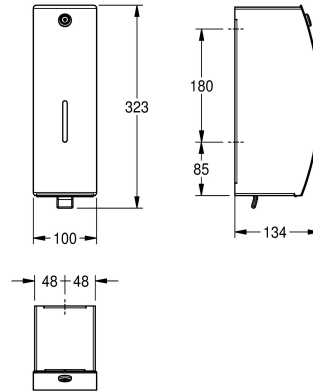

KWC STRATOS

Disinfectant dispenser for wall mounting

Modell-Linie: STRATOS | STRX629

Accessories | Disinfectant dispenser

KWC-No.

2030062581

STRATOS disinfectant dispenser for wall mounting

STRATOS, disinfectant dispenser, for wall mounting, stainless steel with satin finish, front with InoxPlus surface refinement for the reduction of finger marks and better cleaning characteristics (easy to clean), material thickness 1.5 mm, curved front cover, cylinder lock with KWC standard key, inspection window on front, with

application note, suitable for disinfectant and lotions, includes 800 ml refill tank, with plastic pull lever, includes mounting materials.

Dimensions 100 x 304 x 134 mm (W x H x D)

Technical Data

filling quantity
filling quantity uom
lock
material
material code
material thickness
overall depth
overall height
overall width
surface finish
surface treatment
type of consumable
type of fixing
type of mounting
type of operation
type of soap container

0.8
liter
key-lock
stainless steel
1.4301 Chrome Nickel steel V2A
1.5 mm
134 mm
323 mm
100 mm
satin finished
InoxPlus (anti fingerprint)
disinfectant
screw
wall mounting
manual operation
integrated refillable tank