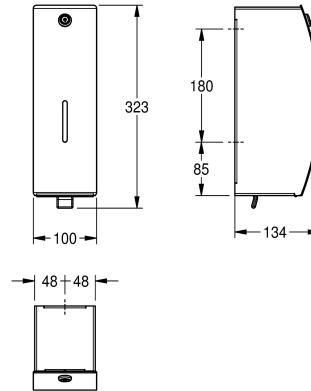

KWC STRATOS

Disinfectant dispenser for wall mounting

Modell-Linie: STRATOS | STRX629

Accessories | Disinfectant dispenser

KWC-No.

2030062581

STRATOS disinfectant dispenser for wall mounting

STRATOS, disinfectant dispenser, for wall mounting, stainless steel with satin finish, front with InoxPlus surface refinement for the reduction of finger marks and better cleaning characteristics (easy to clean), material thickness 1.5 mm, curved front cover, cylinder lock with KWC standard key, inspection window on front, with

application note, suitable for disinfectant and lotions, includes 800 ml refill tank, with plastic pull lever, includes mounting materials.

Dimensions 100 x 304 x 134 mm (W x H x D)

Technical Data

filling quantity
filling quantity uom
lock
material
material code
material thickness
overall depth
overall height
overall width
surface finish
surface treatment
type of consumable
type of fixing
type of mounting
type of operation
type of soap container

0.8
liter
key-lock
stainless steel
1.4301 Chrome Nickel steel V2A
1.5 mm
134 mm
323 mm
100 mm
satin finished
InoxPlus (anti fingerprint)
disinfectant
screw
wall mounting
manual operation
integrated refillable tank