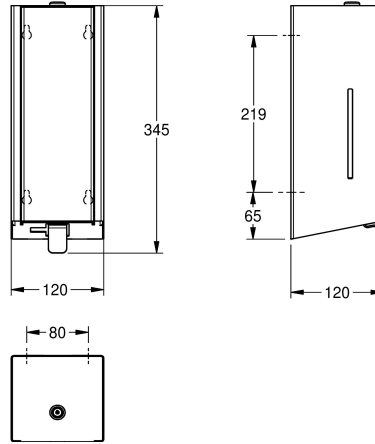

KWC EXOS.

Disinfectant dispenser for wall mounting

Modell-Linie: EXOS | EXOS629X

Accessories | Disinfectant dispenser

KWC-No.

2030062588

EXOS, disinfectant dispenser, for wall mounting, stainless steel with satin finish, front and casing with InoxPlus surface refinement for the reduction of finger marks and better cleaning characteristics (easy to clean), material thickness 1,2 mm, inspection window on the side, front cover with application note, suitable for disinfectant and

lotions, includes 800 ml refill tank, with stainless steel pull lever, front sided dispensing mechanism allows easy refilling, includes mounting materials.

Dimensions 120 x 345 x 120 mm (W x H x D)

Technical Data

filling quantity
filling quantity uom
lock
material
material code
material thickness
overall depth
overall height
overall width
surface finish
surface treatment
type of consumable
type of fixing
type of mounting
type of operation
type of soap container
Accent colour
Basic colour

0,8
liter
key-lock
stainless steel
1.4301 Chrome Nickel steel V2A
1.2 mm
120 mm
345 mm
120 mm
satin finished
InoxPlus (anti fingerprint)
disinfectant
screw
wall mounting
manual operation
integrated refillable tank
stainless steel-look
stainless steel-look