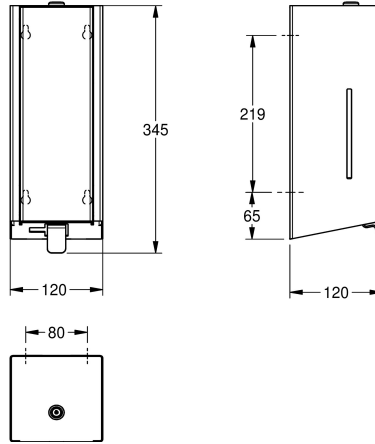

KWC EXOS.

Disinfectant dispenser for wall mounting

Modell-Linie: EXOS | EXOS629X

Accessories | Disinfectant dispenser

KWC-No.

2030062588

EXOS, disinfectant dispenser, for wall mounting, stainless steel with satin finish, front and casing with InoxPlus surface refinement for the reduction of finger marks and better cleaning characteristics (easy to clean), material thickness 1,2 mm, inspection window on the side, front cover with application note, suitable for disinfectant and

lotions, includes 800 ml refill tank, with stainless steel pull lever, front sided dispensing mechanism allows easy refilling, includes mounting materials.

Dimensions 120 x 345 x 120 mm (W x H x D)

Technical Data

filling quantity
filling quantity uom
lock
material
material code
material thickness
overall depth
overall height
overall width
surface finish
surface treatment
type of consumable
type of fixing
type of mounting
type of operation
type of soap container
Accent colour
Basic colour

0,8
liter
key-lock
stainless steel
1.4301 Chrome Nickel steel V2A
1.2 mm
120 mm
345 mm
120 mm
satin finished
InoxPlus (anti fingerprint)
disinfectant
screw
wall mounting
manual operation
integrated refillable tank
stainless steel
stainless steel