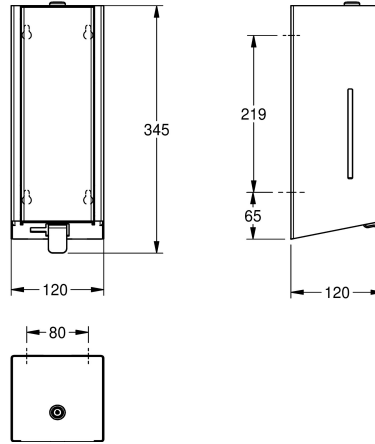

### KWC-No.

**2030062588**

EXOS, disinfectant dispenser, for wall mounting, stainless steel with satin finish, front and casing with InoxPlus surface refinement for the reduction of finger marks and better cleaning characteristics (easy to clean), material thickness 1,2 mm, inspection window on the side, front cover with application note, suitable for disinfectant and

lotions, includes 800 ml refill tank, with stainless steel pull lever, front sided dispensing mechanism allows easy refilling, includes mounting materials.

Dimensions 120 x 345 x 120 mm (W x H x D)

### Technical Data

filling quantity
filling quantity uom
lock
material
material code
material thickness
overall depth
overall height
overall width
surface finish
surface treatment
type of consumable
type of fixing
type of mounting
type of operation
type of soap container
Accent colour
Basic colour

0,8
liter
key-lock
stainless steel
1.4301 Chrome Nickel steel V2A
1.2 mm
120 mm
345 mm
120 mm
satin finished
InoxPlus (anti fingerprint)
disinfectant
screw
wall mounting
manual operation
integrated refillable tank
stainless steel
stainless steel