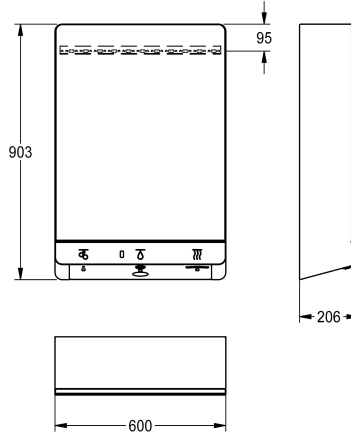

## KWC FX-M

Wash place unit Water-Soap-Air

Modell-Linie: FX | FXCD1001M

Baby changing tables | All-In-One

### KWC-No.

**2030063219**

FX-M wash place unit Water-Soap-Air for wall mounting, touch free opto-electronically controlled. For hot and cold water connectivity. Thermostat for mounting onto angle valve with installation set for preset delivery of premixed hot water, soap pump for liquid soap and hand dryer. Lighting up of pictograms above the respective sensor position as well as start of wash place lighting indicate user detection. The pictogram of the active function is illuminated maximally. Cabinet housing made of powder coated stainless steel, white, mirrored door, door hinge left and cylinder lock.

Minimum flow pressure 1.0 bar  
 Volume of water flow 6 l/min at 3 bar flow pressure  
 Supply voltage 230 V AC, 50/60 Hz  
 Overall power 1000 W  
 Protection Degree IPX1  
 Hand Dryer Air Volume 80 m<sup>3</sup>/h = 22 l/s  
 Hand Dryer Air Velocity 95-115 m/s  
 Dimensions 600 x 903 x 206 mm (W x H x D)

### Technical Data

power supply connection

230 V AC

power consumption

1,200 Voltampere

protective system IP

Shower System components 1