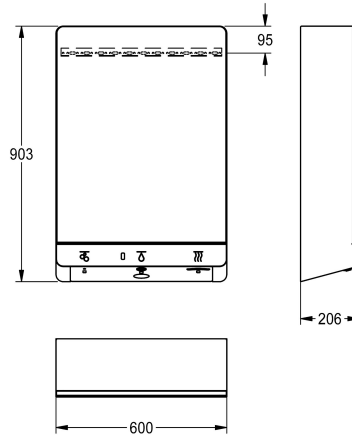

KWC FX-M

Wash place unit Water-Soap-Air

Modell-Linie: FX | FXCD1001M

Baby changing tables | All-In-One

KWC-No.

2030063219

FX-M wash place unit Water-Soap-Air for wall mounting, touch free opto-electronically controlled. For hot and cold water connectivity. Thermostat for mounting onto angle valve with installation set for preset delivery of premixed hot water, soap pump for liquid soap and hand dryer. Lighting up of pictograms above the respective sensor position as well as start of wash place lighting indicate user detection. The pictogram of the active function is illuminated maximally. Cabinet housing made of powder coated stainless steel, white, mirrored door, door hinge left and cylinder lock.

Minimum flow pressure 1.0 bar
 Volume of water flow 6 l/min at 3 bar flow pressure
 Supply voltage 230 V AC, 50/60 Hz
 Overall power 1000 W
 Protection Degree IPX1
 Hand Dryer Air Volume 80 m³/h = 22 l/s
 Hand Dryer Air Velocity 95-115 m/s
 Dimensions 600 x 903 x 206 mm (W x H x D)

Technical Data

power supply connection

230 V AC

power consumption

1,200 Voltampere

protective system IP

IP20

Optional Accessories