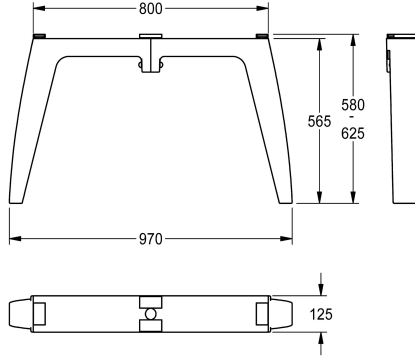

## KWC FUTURA exklusiv Bridge leg

Modell-Linie: FUTURA-EXKLUSIV | SANW0119

Washbasins & Washtroughs | Complementary parts wash basins

#### 2030063270

for multiple washbasin with 700 mm mounting height to the top front edge

#### 2030063271

for multiple washbasin with 800 mm mounting height to the top front edge

Bridge leg for free-standing double-row installation, made of resin-bonded mineral material, anthracite colour, for FUTURA exklusiv multiple washbasin with 700 mm mounting height to the top front

edge.

Dimensions 125 x 565 x 970 mm (W x H x D)