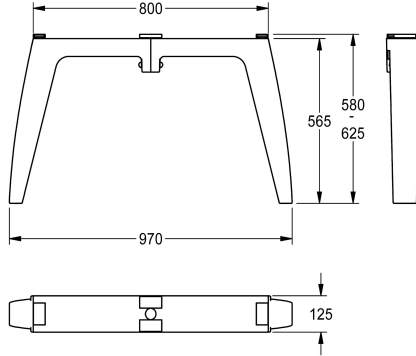

KWC FUTURA exklusiv Bridge leg

Modell-Linie: FUTURA-EXKLUSIV | SANW0119

Washbasins & Washtroughs | Complementary parts wash basins

KWC-No.

2030063270

for multiple washbasin with 700 mm mounting height to the top front edge

2030063271

for multiple washbasin with 800 mm mounting height to the top front edge

Bridge leg for free-standing double-row installation, made of resin-bonded mineral material, anthracite colour, for FUTURA exklusiv multiple washbasin with 700 mm mounting height to the top front

edge.

Dimensions 125 x 565 x 970 mm (W x H x D)

Technical Data

quantity

1

quantity uom

piece