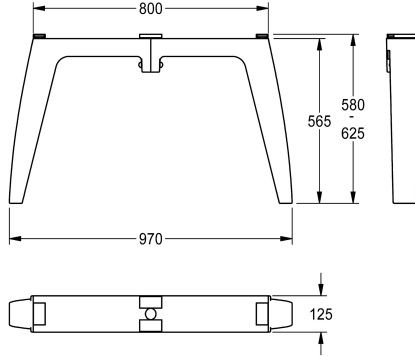

KWC FUTURA exklusiv Bridge leg

Modell-Linie: FUTURA-EXKLUSIV | SANW0119

Washbasins & Washtroughs | Complementary parts wash basins

KWC-No.

2030063270

for multiple washbasin with 700 mm mounting height to the top front edge

2030063271

for multiple washbasin with 800 mm mounting height to the top front edge

Bridge leg for free-standing double-row installation, made of resin-bonded mineral material, anthracite colour, for FUTURA exklusiv multiple washbasin with 700 mm mounting height to the top front

edge.

Dimensions 125 x 565 x 970 mm (W x H x D)

Technical Data

quantity

1

quantity uom

piece