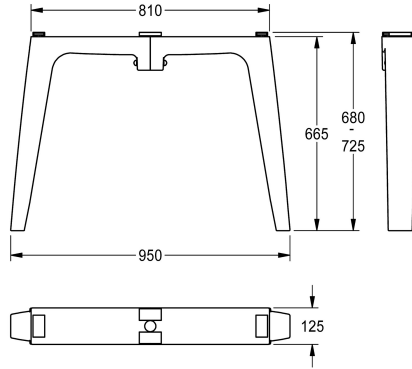

KWC FUTURA exklusiv Bridge leg

Modell-Linie: FUTURA-EXKLUSIV | SANW0120

Washbasins & Washtroughs | Complementary parts wash basins

KWC-No.

2030063270

for multiple washbasin with 700 mm mounting height to the top front edge

2030063271

for multiple washbasin with 800 mm mounting height to the top front edge

Bridge leg for free-standing double-row installation, made of resin-bonded mineral material, anthracite colour, for FUTURA exklusiv multiple washbasin with 800 mm mounting height to the top front

edge.

Dimensions 125 x 665 x 950 mm (W x H x D)

Technical Data

quantity

1

quantity uom

piece