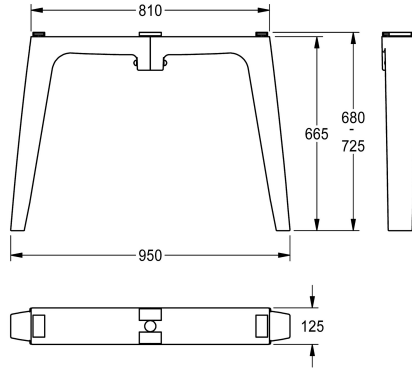

## KWC FUTURA exklusiv Bridge leg

Modell-Linie: FUTURA-EXKLUSIV | SANW0120

Washbasins & Washtroughs | Complementary parts wash basins

#### 2030063270

for multiple washbasin with 700 mm mounting height to the top front edge

#### 2030063271

for multiple washbasin with 800 mm mounting height to the top front edge

Bridge leg for free-standing double-row installation, made of resin-bonded mineral material, anthracite colour, for FUTURA exklusiv multiple washbasin with 800 mm mounting height to the top front

edge.

Dimensions 125 x 665 x 950 mm (W x H x D)