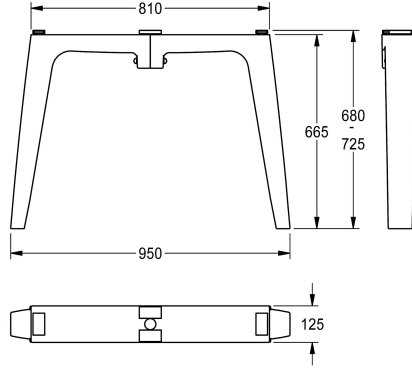

KWC FUTURA exklusiv Bridge leg

Modell-Linie: FUTURA-EXKLUSIV | SANW0120

Washbasins & Washtroughs | Complementary parts wash basins

KWC-No.

2030063270

for multiple washbasin with 700 mm mounting height to the top front edge

2030063271

for multiple washbasin with 800 mm mounting height to the top front edge

Bridge leg for free-standing double-row installation, made of resin-bonded mineral material, anthracite colour, for FUTURA exklusiv multiple washbasin with 800 mm mounting height to the top front

edge.

Dimensions 125 x 665 x 950 mm (W x H x D)

Technical Data

quantity

1

quantity uom

piece