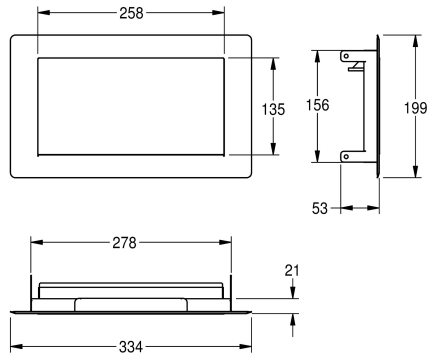

KWC RODAN Waste disposal flap

Modell-Linie: RODAN | RODX605TTH
Accessories | Waste bins

KWC-No.

2030064649

RODAN Waste disposal flap for table top installation, horizontal installation from above only, stainless steel, visible surfaces satin finished, material thickness 0.8 mm, springless self-closing

disposal flap, without waste container.

Dimensions 334 x 53 x 199 mm (W x H x D)

Technical Data

lid
lock
material
material code
material thickness
overall depth
overall height
overall width
position of lid opening
surface finish
type of fixing
type of mounting
Accent colour
Basic colour

yes
no lock
stainless steel
1.4301 Chrome Nickel steel V2A
0.8 mm
199 mm
53 mm
334 mm
from top
satin finished
screw - glue
counter top mounting
none
stainless steel-look