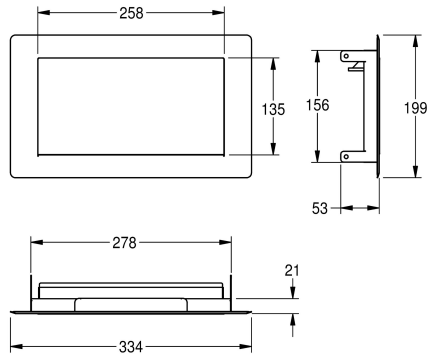

KWC RODAN Waste disposal flap

Modell-Linie: RODAN | RODX605TTH
Accessories | Waste bins

KWC-No.

2030064649

RODAN Waste disposal flap for table top installation, horizontal installation from above only, stainless steel, visible surfaces satin finished, material thickness 0.8 mm, springless self-closing

disposal flap, without waste container.

Dimensions 334 x 53 x 199 mm (W x H x D)

Technical Data

lid
lock
material
material code
material thickness
overall depth
overall height
overall width
position of lid opening
surface finish
type of fixing
type of mounting
Accent colour
Basic colour

yes
no lock
stainless steel
1.4301 Chrome Nickel steel V2A
0.8 mm
199 mm
53 mm
334 mm
from top
satin finished
screw - glue
counter top mounting
none
stainless steel