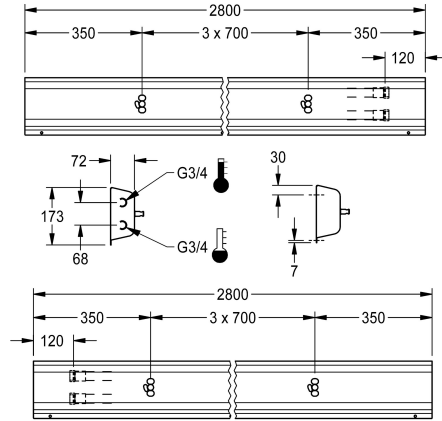

KWC Fitting unit for wall mounting

Modell-Linie: FITTING-UNITS | AQFU0223
Taps | Fitting units

KWC-No.

2030064904
with 3 wash places, housing width 2100 mm

2030064903
with 3 wash places, housing width 2100 mm

4,200 mm

Fitting unit ready for connection with 4 wash places, for wall mounting, for connection to hot and cold water from right or left at rear. Housing made of stainless steel, satin finished with pre-assembled fitting connection blocks and connection options for power supply to electronic fittings, stainless steel piping, hanging

rail and mounting materials.

Dimensions of housing 2800 x 173 x 72 mm (W x H x D)
Wash place width 700 mm

Technical Data

| | |
|------------------------------|----------------------------|
| circulation | no |
| fitting | for separately shower head |
| hygiene flushing | no |
| type of mixing | yes |
| overall depth | 72 mm |
| overall height | 173 mm |
| overall width | 2,800 mm |
| type of mounting | wall mounting |
| wash place width | 700 mm |
| number of wash places | 4 |
| position of water connection | from backside |

| | |
|------------------------------|----------------------------|
| circulation | no |
| fitting | for separately shower head |
| hygiene flushing | no |
| type of mixing | yes |
| overall depth | 72 mm |
| overall height | 173 mm |
| overall width | 2,800 mm |
| type of mounting | wall mounting |
| wash place width | 700 mm |
| number of wash places | 4 |
| position of water connection | from backside |