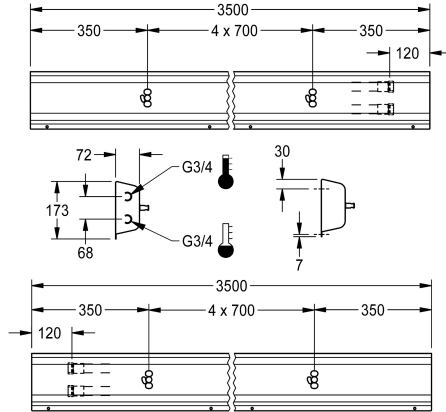

### KWC-No.

**2030064904**  
with 3 wash places, housing width 2100 mm

**2030064903**  
with 3 wash places, housing width 2100 mm

**2030064907**  
with 4 wash places, housing width 2800 mm

**2030064912**  
with 5 wash places, housing width 3500 mm

### overall width

1,400 mm

2,100 mm

2,800 mm

3,500 mm

4,200 mm

Fitting unit ready for connection with 5 wash places, for wall mounting, for connection to hot and cold water from right or left at rear. Housing made of stainless steel, satin finished with pre-assembled fitting connection blocks and connection options for power supply to electronic fittings, stainless steel piping, hanging

rail and mounting materials.

Dimensions of housing 3500 x 173 x 72 mm (W x H x D)  
Wash place width 700 mm

### Technical Data

|                              |                            |
|------------------------------|----------------------------|
| circulation                  | no                         |
| fitting                      | for separately shower head |
| hygiene flushing             | no                         |
| type of mixing               | yes                        |
| overall depth                | 72 mm                      |
| overall height               | 173 mm                     |
| overall width                | 3,500 mm                   |
| type of mounting             | wall mounting              |
| wash place width             | 700 mm                     |
| number of wash places        | 5                          |
| position of water connection | from backside              |