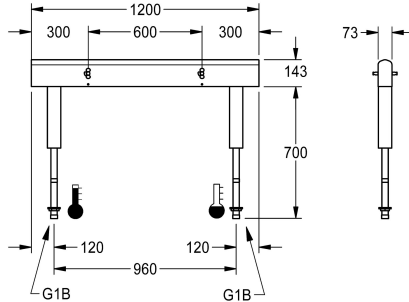

KWC Fitting unit for double-row sanitary facilities

Modell-Linie: FITTING-UNITS | AQFU0230
Taps | Fitting units

KWC-No.

2030064965
with 4 wash places, housing width 1200 mm

2030064966
with 6 wash places, housing width 1800 mm

3,600 mm

Fitting unit ready for connection with 4 wash places, for mounting on double-row sanitary facilities, for connection to hot and cold water from below via guide pipe holders. Housing made of stainless steel, satin finished with pre-assembled fitting connection blocks, connection options for power supply to electronic fittings, and

stainless steel piping.

Dimensions of housing 1200 x 470 x 73 mm (W x H x D)
Wash place width 600 mm

Technical Data

circulation	no
fitting	for separately shower head
hygiene flushing	no
type of mixing	yes
overall depth	73 mm
overall height	470 mm
overall width	1,200 mm
protective shutdown	no
type of mounting	mounted on product
wash place width	600 mm
number of wash places	4
position of water connection	from bottom

circulation	no
fitting	for separately shower head
hygiene flushing	no
type of mixing	yes
overall depth	73 mm
overall height	470 mm
overall width	1,200 mm
protective shutdown	no
type of mounting	mounted on product
wash place width	600 mm
number of wash places	4
position of water connection	from bottom