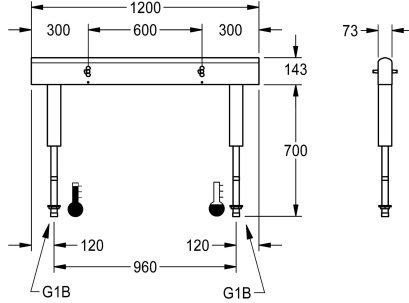

KWC Fitting unit for double-row sanitary facilities

Modell-Linie: FITTING-UNITS | AQFU0230
Taps | Fitting units

KWC-No.

2030064965
with 4 wash places, housing width 1200 mm

2030064966
with 6 wash places, housing width 1800 mm

3,600 mm

Fitting unit ready for connection with 4 wash places, for mounting on double-row sanitary facilities, for connection to hot and cold water from below via guide pipe holders. Housing made of stainless steel, satin finished with pre-assembled fitting connection blocks, connection options for power supply to electronic fittings, and

stainless steel piping.

Dimensions of housing 1200 x 470 x 73 mm (W x H x D)
Wash place width 600 mm

Technical Data

circulation	no
fitting	for separately shower head
hygiene flushing	no
type of mixing	yes
overall depth	73 mm
overall height	470 mm
overall width	1,200 mm
protective shutdown	no
type of mounting	mounted on product
wash place width	600 mm
number of wash places	4
position of water connection	from bottom

circulation	no
fitting	for separately shower head
hygiene flushing	no
type of mixing	yes
overall depth	73 mm
overall height	470 mm
overall width	1,200 mm
protective shutdown	no
type of mounting	mounted on product
wash place width	600 mm
number of wash places	4
position of water connection	from bottom