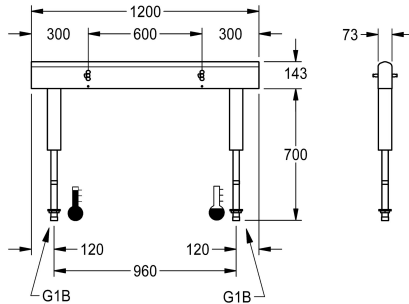

KWC Fitting unit for double-row sanitary facilities

Modell-Linie: FITTING-UNITS | AQFU0230
Taps | Fitting units

KWC-No.

2030064965
with 4 wash places, housing width 1200 mm

2030064966
with 6 wash places, housing width 1800 mm

3,600 mm

Fitting unit ready for connection with 4 wash places, for mounting on double-row sanitary facilities, for connection to hot and cold water from below via guide pipe holders. Housing made of stainless steel, satin finished with pre-assembled fitting connection blocks, connection options for power supply to electronic fittings, and

stainless steel piping.

Dimensions of housing 1200 x 470 x 73 mm (W x H x D)
Wash place width 600 mm

Technical Data

circulation	no
fitting	for separately shower head
hygiene flushing	no
type of mixing	yes
overall depth	73 mm
overall height	470 mm
overall width	1,200 mm
protective shutdown	no
type of mounting	mounted on product
wash place width	600 mm
number of wash places	4
position of water connection	from bottom

circulation	no
fitting	for separately shower head
hygiene flushing	no
type of mixing	yes
overall depth	73 mm
overall height	470 mm
overall width	1,200 mm
protective shutdown	no
type of mounting	mounted on product
wash place width	600 mm
number of wash places	4
position of water connection	from bottom