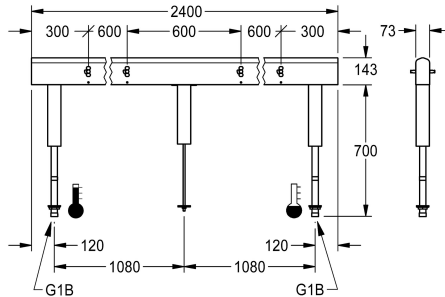

KWC Fitting unit for double-row sanitary facilities

Modell-Linie: FITTING-UNITS | AQFU0232
Taps | Fitting units

KWC-No.

2030064965
with 4 wash places, housing width 1200 mm

2030064966
with 6 wash places, housing width 1800 mm

3,600 mm

Fitting unit ready for connection with 8 wash places, for mounting on double-row sanitary facilities, for connection to hot and cold water from below via guide pipe holders. Housing made of stainless steel, satin finished with pre-assembled fitting connection blocks, connection options for power supply to electronic fittings, and

stainless steel piping.

Dimensions of housing 2400 x 470 x 73 mm (W x H x D)
Wash place width 600 mm

Technical Data

circulation	no
fitting	for separately shower head
hygiene flushing	no
type of mixing	yes
overall depth	73 mm
overall height	470 mm
overall width	2,400 mm
protective shutdown	no
type of mounting	mounted on product
wash place width	600 mm
number of wash places	8
position of water connection	from bottom

circulation	no
fitting	for separately shower head
hygiene flushing	no
type of mixing	yes
overall depth	73 mm
overall height	470 mm
overall width	2,400 mm
protective shutdown	no
type of mounting	mounted on product
wash place width	600 mm
number of wash places	8
position of water connection	from bottom