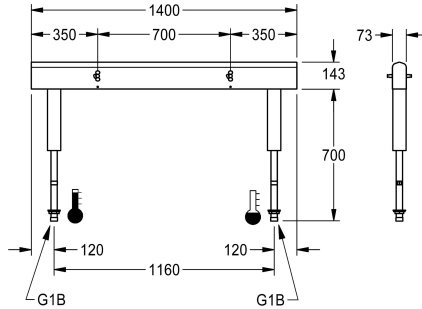

KWC Fitting unit for double-row sanitary facilities

Modell-Linie: FITTING-UNITS | AQFU0235
Taps | Fitting units

KWC-No.

2030064973
with 4 wash places, housing width 1400 mm

2030064974
with 6 wash places, housing width 2100 mm

4,200 mm

Fitting unit ready for connection with 4 wash places, for mounting on double-row sanitary facilities, for connection to hot and cold water from below via guide pipe holders. Housing made of stainless steel, satin finished with pre-assembled fitting connection blocks, connection options for power supply to electronic fittings, and

stainless steel piping.

Dimensions of housing 1400 x 470 x 73 mm (W x H x D)
Wash place width 700 mm

Technical Data

circulation	no
fitting	for separately shower head
hygiene flushing	no
type of mixing	yes
overall depth	73 mm
overall height	470 mm
overall width	1,400 mm
protective shutdown	no
type of mounting	mounted on product
wash place width	700 mm
number of wash places	4
position of water connection	from bottom

circulation	no
fitting	for separately shower head
hygiene flushing	no
type of mixing	yes
overall depth	73 mm
overall height	470 mm
overall width	1,400 mm
protective shutdown	no
type of mounting	mounted on product
wash place width	700 mm
number of wash places	4
position of water connection	from bottom