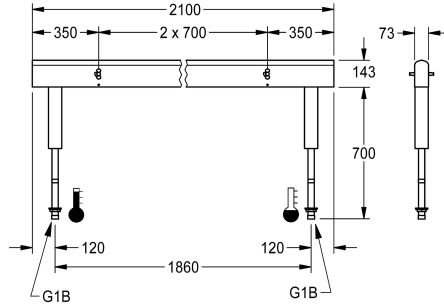

KWC Fitting unit for double-row sanitary facilities

Modell-Linie: FITTING-UNITS | AQFU0236
Taps | Fitting units

KWC-No.

2030064973
with 4 wash places, housing width 1400 mm

2030064974
with 6 wash places, housing width 2100 mm

4,200 mm

Fitting unit ready for connection with 6 wash places, for mounting on double-row sanitary facilities, for connection to hot and cold water from below via guide pipe holders. Housing made of stainless steel, satin finished with pre-assembled fitting connection blocks, connection options for power supply to electronic fittings, and

stainless steel piping.

Dimensions of housing 2100 x 470 x 73 mm (W x H x D)
Wash place width 700 mm

Technical Data

circulation	no
fitting	for separately shower head
hygiene flushing	no
type of mixing	yes
overall depth	73 mm
overall height	470 mm
overall width	2,100 mm
protective shutdown	no
type of mounting	mounted on product
wash place width	700 mm
number of wash places	6
position of water connection	from bottom

circulation	no
fitting	for separately shower head
hygiene flushing	no
type of mixing	yes
overall depth	73 mm
overall height	470 mm
overall width	2,100 mm
protective shutdown	no
type of mounting	mounted on product
wash place width	700 mm
number of wash places	6
position of water connection	from bottom