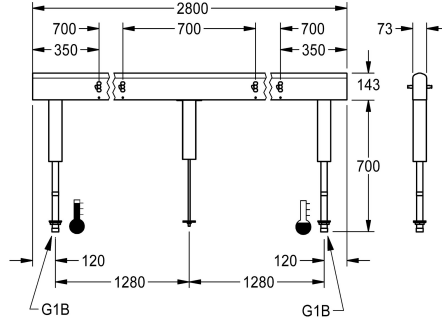

KWC Fitting unit for double-row sanitary facilities

Modell-Linie: FITTING-UNITS | AQFU0237
Taps | Fitting units

KWC-No.

2030064973
with 4 wash places, housing width 1400 mm

2030064974
with 6 wash places, housing width 2100 mm

4,200 mm

Fitting unit ready for connection with 8 wash places, for mounting on double-row sanitary facilities, for connection to hot and cold water from below via guide pipe holders. Housing made of stainless steel, satin finished with pre-assembled fitting connection blocks, connection options for power supply to electronic fittings, and

stainless steel piping.

Dimensions of housing 2800 x 470 x 73 mm (W x H x D)
Wash place width 700 mm

Technical Data

circulation	no
fitting	for separately shower head
hygiene flushing	no
type of mixing	yes
overall depth	73 mm
overall height	470 mm
overall width	2,800 mm
protective shutdown	no
type of mounting	mounted on product
wash place width	700 mm
number of wash places	8
position of water connection	from bottom

circulation	no
fitting	for separately shower head
hygiene flushing	no
type of mixing	yes
overall depth	73 mm
overall height	470 mm
overall width	2,800 mm
protective shutdown	no
type of mounting	mounted on product
wash place width	700 mm
number of wash places	8
position of water connection	from bottom