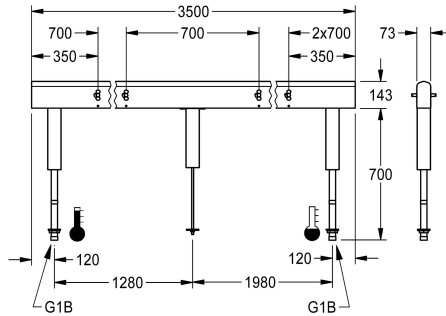

KWC Fitting unit for double-row sanitary facilities

Modell-Linie: FITTING-UNITS | AQFU0238
Taps | Fitting units

KWC-No.

2030064973
with 4 wash places, housing width 1400 mm

2030064974
with 6 wash places, housing width 2100 mm

4,200 mm

Fitting unit ready for connection with 10 wash places, for mounting on double-row sanitary facilities, for connection to hot and cold water from below via guide pipe holders. Housing made of stainless steel, satin finished with pre-assembled fitting connection blocks, connection options for power supply to electronic fittings, and

stainless steel piping.

Dimensions of housing 3500 x 470 x 73 mm (W x H x D)
Wash place width 700 mm

Technical Data

circulation	no
fitting	for separately shower head
hygiene flushing	no
type of mixing	yes
overall depth	73 mm
overall height	470 mm
overall width	3,500 mm
protective shutdown	no
type of mounting	mounted on product
wash place width	700 mm
number of wash places	10
position of water connection	from bottom

circulation	no
fitting	for separately shower head
hygiene flushing	no
type of mixing	yes
overall depth	73 mm
overall height	470 mm
overall width	3,500 mm
protective shutdown	no
type of mounting	mounted on product
wash place width	700 mm
number of wash places	10
position of water connection	from bottom