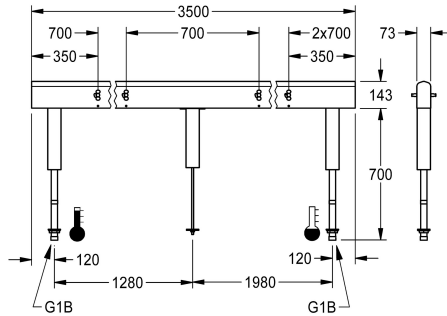

KWC Fitting unit for double-row sanitary facilities

Modell-Linie: FITTING-UNITS | AQFU0238
Taps | Fitting units

KWC-No.

2030064973

with 4 wash places, housing width 1400 mm

2030064974

with 6 wash places, housing width 2100 mm

2,100 mm

2,800 mm

3,500 mm

4,200 mm

Fitting unit ready for connection with 10 wash places, for mounting on double-row sanitary facilities, for connection to hot and cold water from below via guide pipe holders. Housing made of stainless steel, satin finished with pre-assembled fitting connection blocks, connection options for power supply to electronic fittings, and

stainless steel piping.

Dimensions of housing 3500 x 470 x 73 mm (W x H x D)
Wash place width 700 mm

Technical Data

circulation	no
fitting	for separately shower head
hygiene flushing	no
type of mixing	yes
overall depth	73 mm
overall height	470 mm
overall width	3,500 mm
protective shutdown	no
type of mounting	mounted on product
wash place width	700 mm
number of wash places	10
position of water connection	from bottom

circulation	no
fitting	for separately shower head
hygiene flushing	no
type of mixing	yes
overall depth	73 mm
overall height	470 mm
overall width	3,500 mm
protective shutdown	no
type of mounting	mounted on product
wash place width	700 mm
number of wash places	10
position of water connection	from bottom