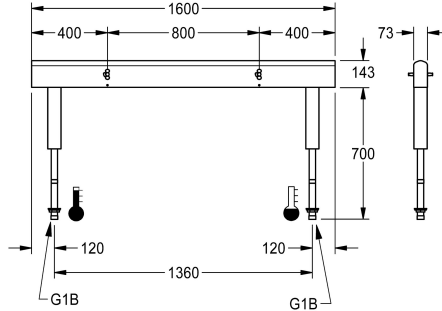

KWC Fitting unit for double-row sanitary facilities

Modell-Linie: FITTING-UNITS | AQFU0240
Taps | Fitting units

KWC-No.

2030064986
with 4 wash places, housing width 1600 mm

2030064987
with 6 wash places, housing width 2400 mm

2030064988
with 8 wash places, housing width 3200 mm

2030064992
with 10 wash places, housing width 4000 mm

overall width

1,600 mm

2,400 mm

3,200 mm

4,000 mm

Fitting unit ready for connection with 4 wash places, for mounting on double-row sanitary facilities, for connection to hot and cold water from below via guide pipe holders. Housing made of stainless steel, satin finished with pre-assembled fitting connection blocks, connection options for power supply to electronic fittings, and

stainless steel piping.

Dimensions of housing 1600 x 470 x 73 mm (W x H x D)
Wash place width 800 mm

Technical Data

circulation	no
fitting	for separately shower head
hygiene flushing	no
type of mixing	yes
overall depth	73 mm
overall height	470 mm
overall width	1,600 mm
protective shutdown	no
type of mounting	mounted on product
wash place width	800 mm
number of wash places	4
position of water connection	from bottom

circulation	no
fitting	for separately shower head
hygiene flushing	no
type of mixing	yes
overall depth	73 mm
overall height	470 mm
overall width	1,600 mm
protective shutdown	no
type of mounting	mounted on product
wash place width	800 mm
number of wash places	4
position of water connection	from bottom