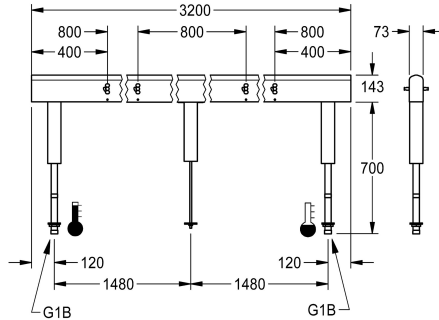

KWC Fitting unit for double-row sanitary facilities

Modell-Linie: FITTING-UNITS | AQFU0242
Taps | Fitting units

KWC-No.

2030064986
with 4 wash places, housing width 1600 mm

2030064987
with 6 wash places, housing width 2400 mm

2030064988
with 8 wash places, housing width 3200 mm

2030064992
with 10 wash places, housing width 4000 mm

overall width

1,600 mm

2,400 mm

3,200 mm

4,000 mm

Fitting unit ready for connection with 8 wash places, for mounting on double-row sanitary facilities, for connection to hot and cold water from below via guide pipe holders. Housing made of stainless steel, satin finished with pre-assembled fitting connection blocks, connection options for power supply to electronic fittings, and

stainless steel piping.

Dimensions of housing 3200 x 470 x 73 mm (W x H x D)
Wash place width 800 mm

Technical Data

| | |
|------------------------------|----------------------------|
| circulation | no |
| fitting | for separately shower head |
| hygiene flushing | no |
| type of mixing | yes |
| overall depth | 73 mm |
| overall height | 470 mm |
| overall width | 3,200 mm |
| protective shutdown | no |
| type of mounting | mounted on product |
| wash place width | 800 mm |
| number of wash places | 8 |
| position of water connection | from bottom |

| |
|----------------------------|
| no |
| for separately shower head |
| no |
| yes |
| 73 mm |
| 470 mm |
| 3,200 mm |
| no |
| mounted on product |
| 800 mm |
| 8 |
| from bottom |

Mandatory Accessories